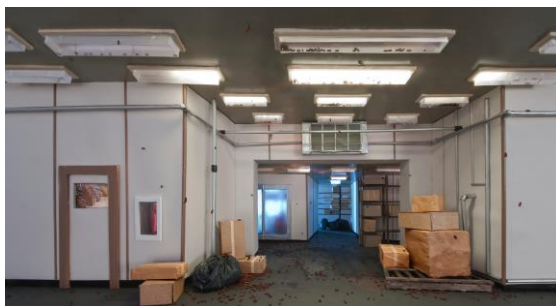

Backroom, 2011
Vinyl wallpaper
12 x 23.5 feet

All works courtesy of the artist