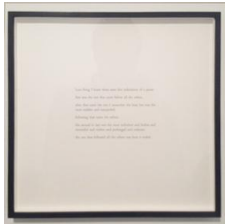

The Kitchen

512 W 19th Street New York, NY 10011
(212)255-5793 www.thekitchen.org

Luke Stettner: *this single monument*
January 23 – March 1, 2014

Checklist of Exhibited Works

Reception

this single monument (mercury glass), 2014
Mercury glass
9 inches in diameter
Courtesy of the artist and Kate Werble Gallery

this single monument (last thing I knew), 2014
Letterpress on paper
13 x 13 inches
Courtesy of the artist and Kate Werble Gallery

this single monument ((, 2014
Silver gelatin photographs
14 x 17 inches each
Courtesy of the artist and Kate Werble Gallery