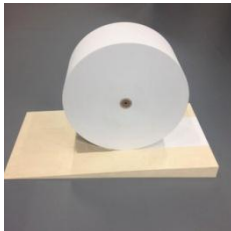

this single monument (line), 2014
Silkscreen on ultrasuede
Dimensions variable
Courtesy of the artist and Kate Werble Gallery

this single monument (circles), 2014
Slip on paper
21 x 26 inches each
Courtesy of the artist and Kate Werble Gallery