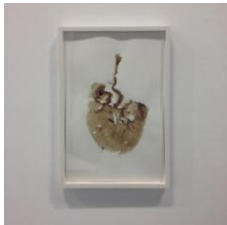

this single monument (impression), 2014
Blood on paper
12 x 18 inches
Courtesy of the artist and Kate Werble Gallery