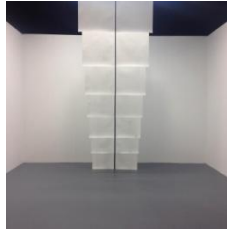

this single monument (last thing I knew), 2014
Letterpress on paper
13 x 13 inches
Courtesy of the artist and Kate Werble Gallery

this single monument ((, 2014
Silver gelatin photographs
14 x 17 inches each
Courtesy of the artist and Kate Werble Gallery

this single monument (line), 2014
Silkscreen on ultrasuede
Dimensions variable
Courtesy of the artist and Kate Werble Gallery

this single monument (circles), 2014
Slip on paper
21 x 26 inches each
Courtesy of the artist and Kate Werble Gallery